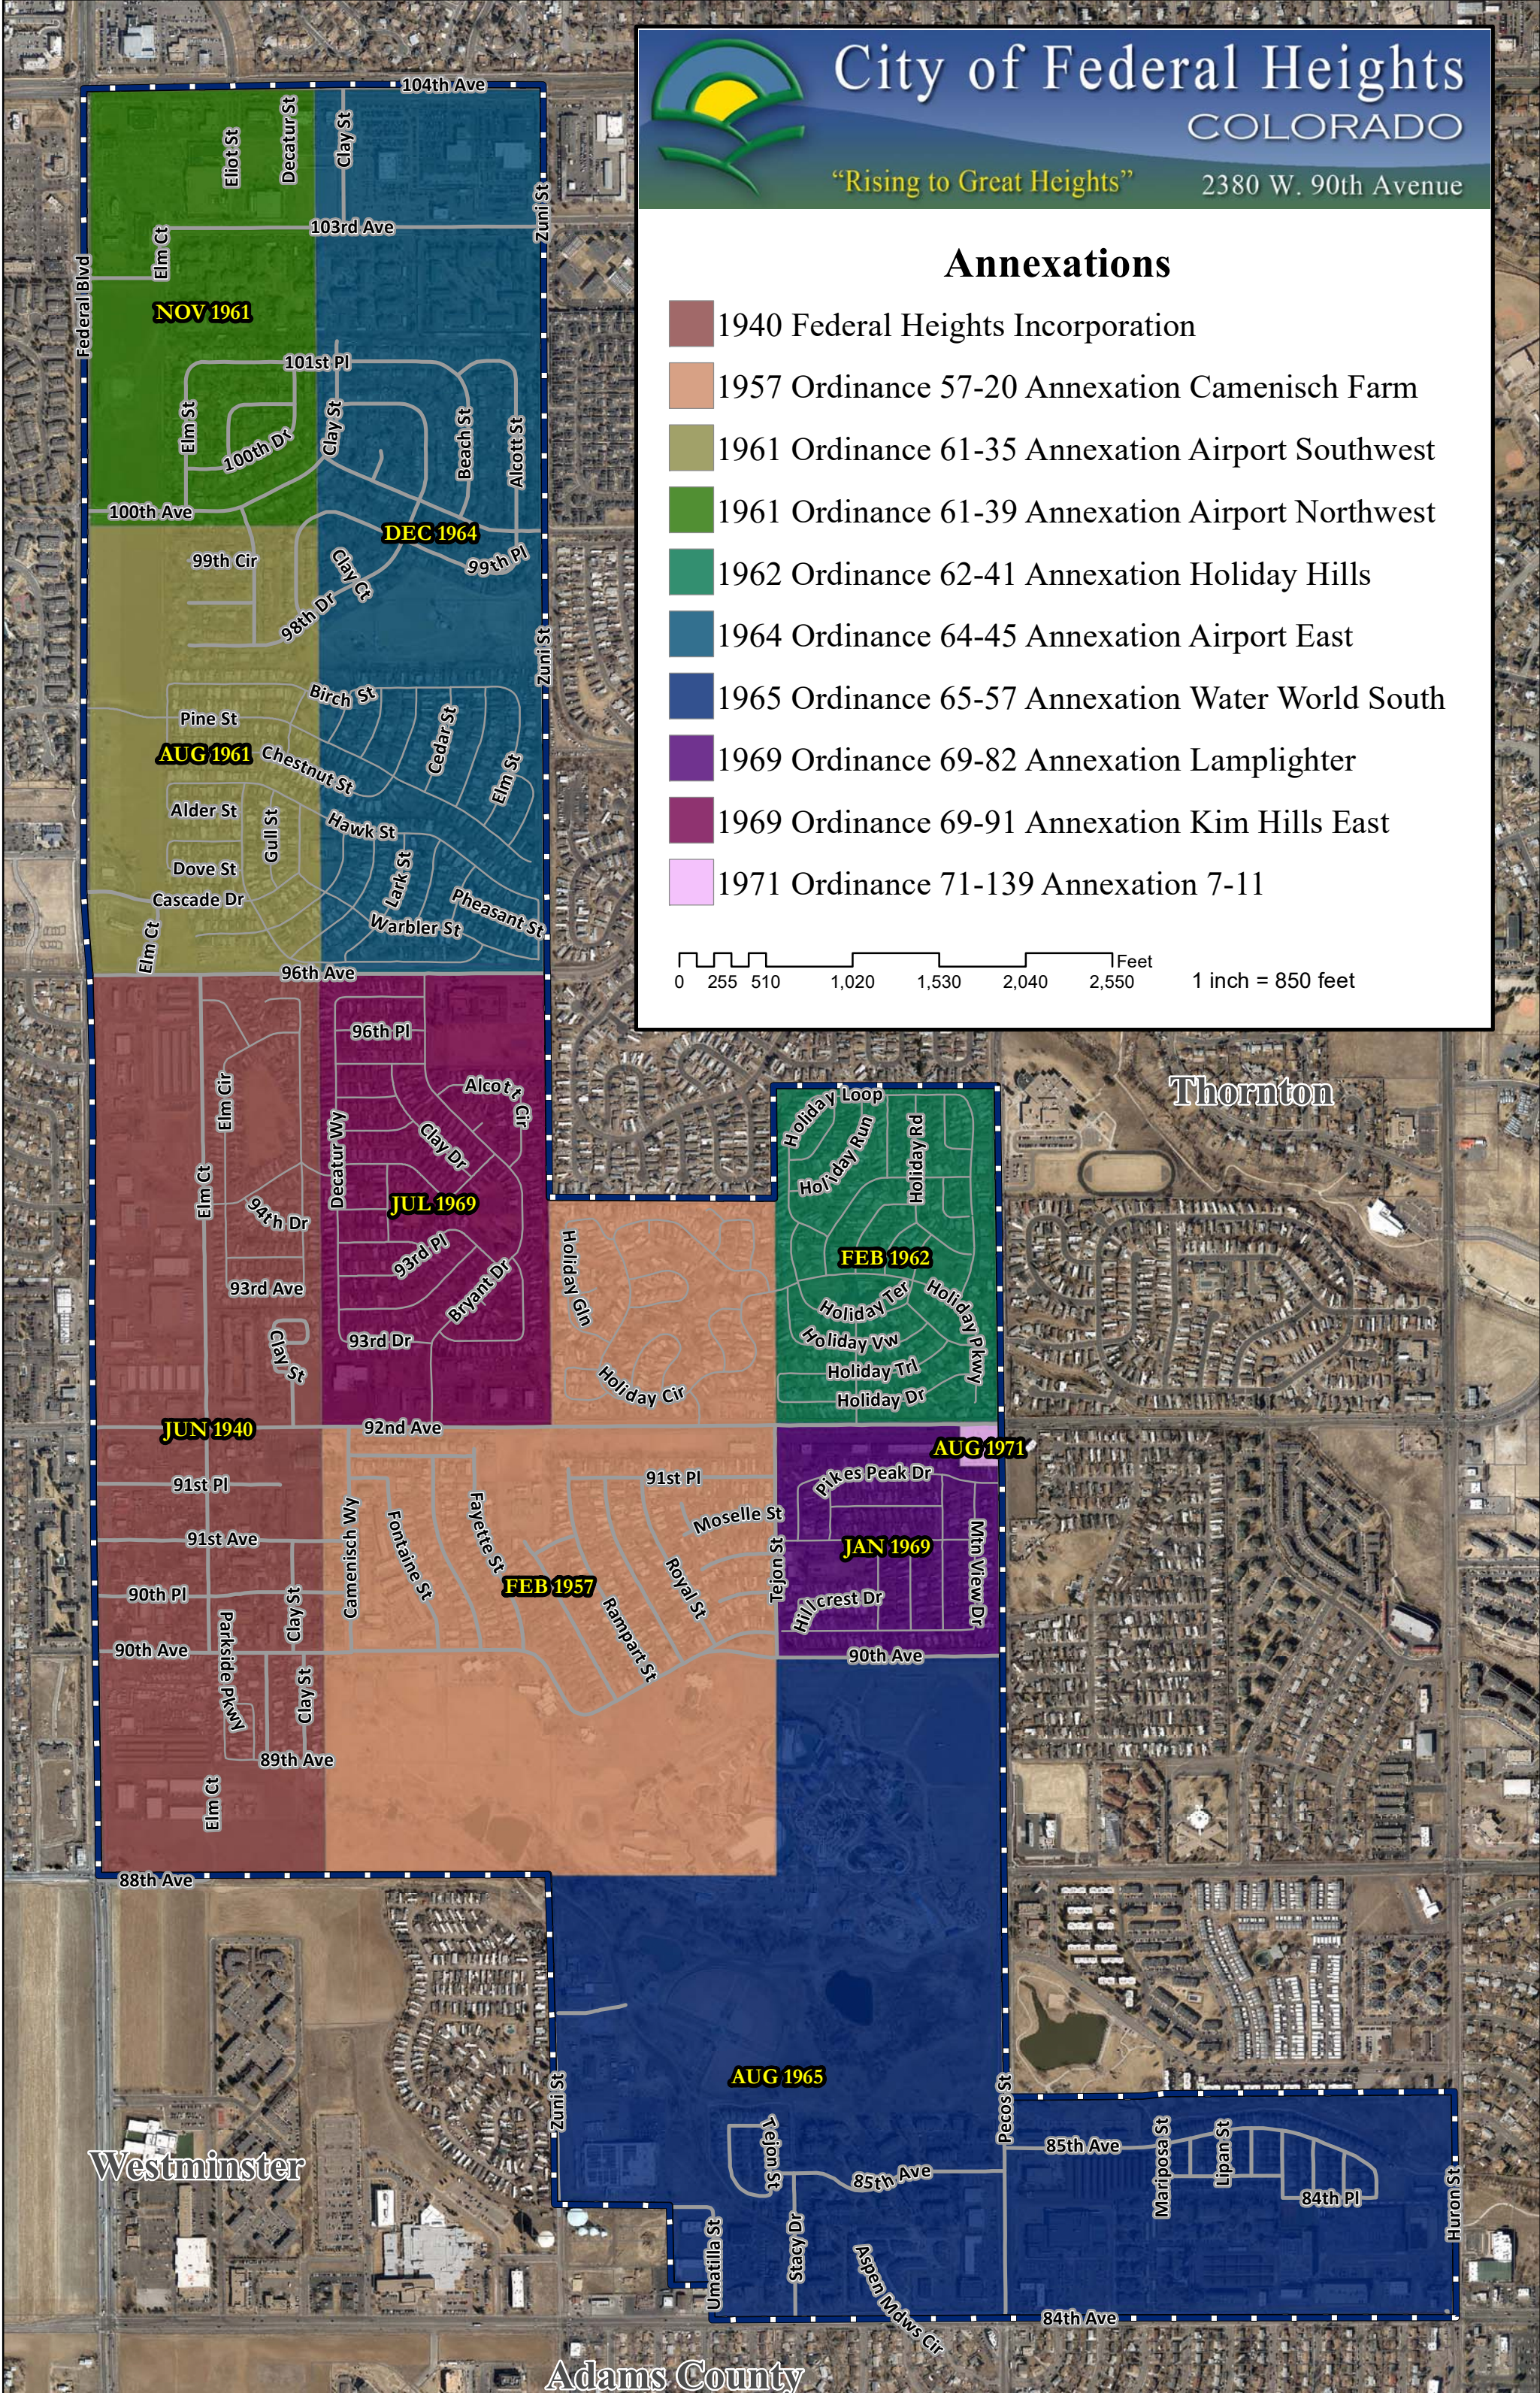

# City of Federal Heights

COLORADO

"Rising to Great Heights"

2380 W. 90th Avenue

## Annexations

-  1940 Federal Heights Incorporation
-  1957 Ordinance 57-20 Annexation Camenisch Farm
-  1961 Ordinance 61-35 Annexation Airport Southwest
-  1961 Ordinance 61-39 Annexation Airport Northwest
-  1962 Ordinance 62-41 Annexation Holiday Hills
-  1964 Ordinance 64-45 Annexation Airport East
-  1965 Ordinance 65-57 Annexation Water World South
-  1969 Ordinance 69-82 Annexation Lamplighter
-  1969 Ordinance 69-91 Annexation Kim Hills East
-  1971 Ordinance 71-139 Annexation 7-11

**NOV 1961**

**DEC 1964**

**AUG 1961**

**JUL 1969**

**FEB 1962**

**JUN 1940**

**FEB 1957**

**JAN 1969**

**AUG 1971**

**AUG 1965**

Westminster

Thornton

Adams County